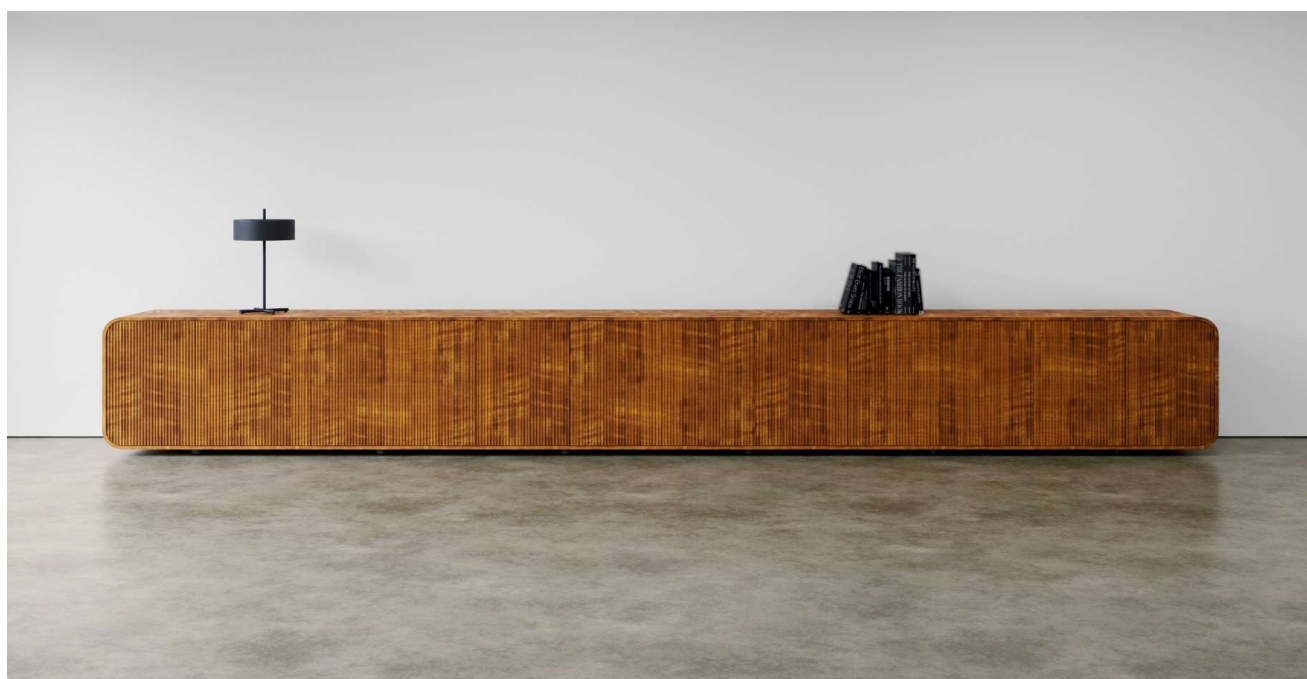

COMPASS

DECCA | CONTRACT

STANDARD VENEER

SCULPTED OPTIONS

FLUME

SIERRA

DESCRIPTION	MODEL	STANDARD VENEER	CONTRASTING SURROUND	SCULPTED FACE UPCHARGE	FINISHED BACK UPCHARGE	WIDTH	DEPTH	HEIGHT
Console with glass shelf	GL CL601530	8412	8833	--	421	60	15	30
	GL CL721530	8304	8719	--	415	72	15	30

Credenza closed storage center glass shelf	GL CCR9020BCSBC	15592	15992	4678	780	90	20	30
	GL CCR10820BCSBC	17080	17934	5124	854	108	20	30

	GL CCR12020BCSBC	17838	18730	5351	892	120	20	30
	GL CCR14420BCSBC	18854	19797	5656	943	144	20	30