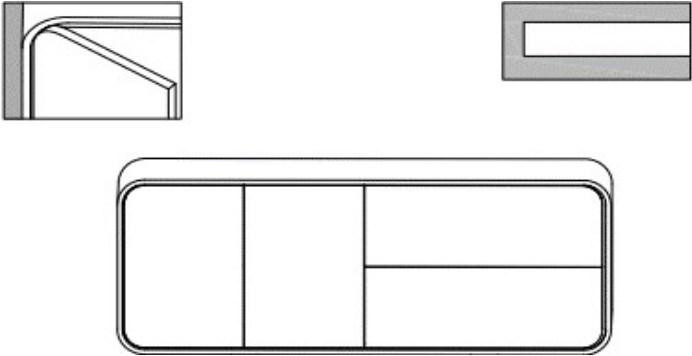

COMPASS

DECCA | CONTRACT

STANDARD VENEER

SCULPTED OPTIONS

FLUME

SIERRA

DESCRIPTION	MODEL	STANDARD VENEER	CONTRASTING SURROUND	SCULPTED FACE UPCHARGE	FINISHED BACK UPCHARGE	WIDTH	DEPTH	HEIGHT
Console with glass shelf	GL CL601530	8412	8833	--	421	60	15	30
	GL CL721530	8304	8719	--	415	72	15	30

Credenza closed storage center glass shelf	GL CCR9020BCSBC	15592	15992	4678	780	90	20	30
	GL CCR10820BCSBC	17080	17934	5124	854	108	20	30

	GL CCR12020BCSBC	17838	18730	5351	892	120	20	30
	GL CCR14420BCSBC	18854	19797	5656	943	144	20	30

*** No upcharge for wood shelf option. ***

NOTE

FINISHES

For a complete list of finishes
please go to www.deccacontract.com

Dimensions are in inches and are approximate.
Contact Customer Service if dimensions are critical.

* Indicates model illustrated by line drawing.

DESCRIPTION	MODEL	STANDARD VENEER	CONTRASTING SURROUND	SCULPTED FACE UPCHARGE	FINISHED BACK UPCHARGE	WIDTH	DEPTH	HEIGHT
Credenza door cabinet lateral file	GL CCR7220BCLT	16774	17613	5032	839	72	20	30
								
Credenza closed storage center lateral file	GL CCR9020BCLTBC	18828	19769	5648	941	90	20	30
	GL CCR10820BCLTBC	20231	21243	6069	1012	108	20	30
								
	GL CCR12020BCLTBC	21193	22253	6358	1060	120	20	30
	GL CCR14420BCLTBC	23392	24562	7018	1170	144	20	30