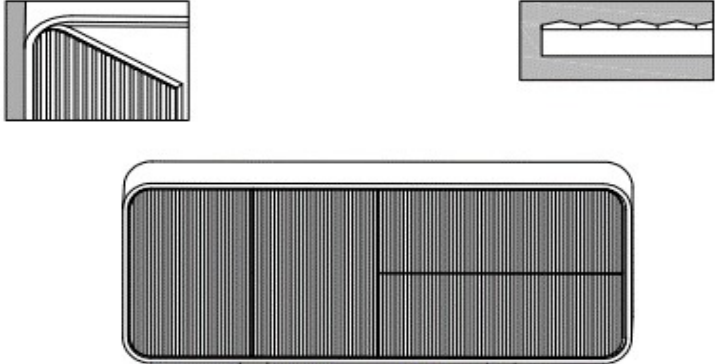

COMPASS

DECCA | CONTRACT

STANDARD VENEER

SCULPTED OPTIONS

FLUME

SIERRA

DESCRIPTION	MODEL	STANDARD VENEER	CONTRASTING SURROUND	SCULPTED FACE UPCHARGE	FINISHED BACK UPCHARGE	WIDTH	DEPTH	HEIGHT
Console with glass shelf	GL CL601530	8412	8833	--	421	60	15	30
	GL CL721530	8304	8719	--	415	72	15	30

Credenza closed storage center glass shelf	GL CCR9020BCSBC	15592	15992	4678	780	90	20	30
	GL CCR10820BCSBC	17080	17934	5124	854	108	20	30

	GL CCR12020BCSBC	17838	18730	5351	892	120	20	30
	GL CCR14420BCSBC	18854	19797	5656	943	144	20	30

*** No upcharge for wood shelf option. ***

NOTE

FINISHES

For a complete list of finishes
please go to www.deccacontract.com

Dimensions are in inches and are approximate.
Contact Customer Service if dimensions are critical.

NOTE

FINISHES

For a complete list of finishes
please go to www.deccacontract.com

Contact Customer Service if dimensions are critical.

* Indicates model illustrated by line drawing.

COMPASS

DESCRIPTION	MODEL	STANDARD VENEER	CONTRASTING SURROUND	SCULPTED FACE UPCHARGE	FINISHED BACK UPCHARGE	WIDTH	DEPTH	HEIGHT
Credenza closed storage trash bin left	GL CCR7220BC	15812	16603	4744	791	72	20	30
	GL CCR8420BC	15956	16754	4787	798	84	20	30
	GL CCR9020BC	16100	16905	4830	805	90	20	30
	GL CCR10820BC	18154	19062	5446	908	108	20	30
	GL CCR12020BC	18298	19213	5489	915	120	20	30
	GL CCR14420BC	20497	21522	6149	1025	144	20	30