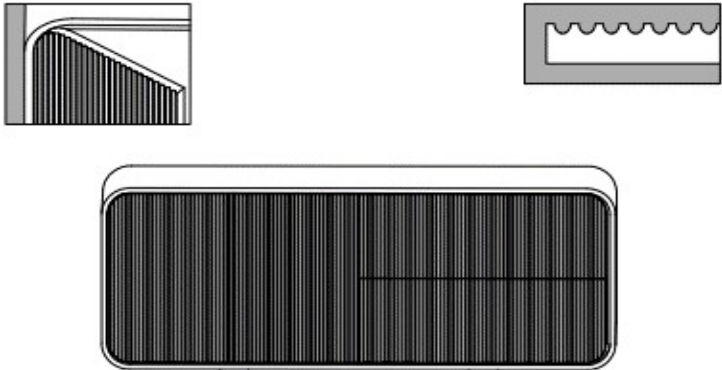

COMPASS

DECCA | CONTRACT

STANDARD VENEER

SCULPTED OPTIONS

FLUME

SIERRA

DESCRIPTION	MODEL	STANDARD VENEER	CONTRASTING SURROUND	SCULPTED FACE UPCHARGE	FINISHED BACK UPCHARGE	WIDTH	DEPTH	HEIGHT
Console with glass shelf	GL CL601530	8412	8833	--	421	60	15	30
	GL CL721530	8304	8719	--	415	72	15	30

Credenza closed storage center glass shelf	GL CCR9020BCSBC	15592	15992	4678	780	90	20	30
	GL CCR10820BCSBC	17080	17934	5124	854	108	20	30

	GL CCR12020BCSBC	17838	18730	5351	892	120	20	30
	GL CCR14420BCSBC	18854	19797	5656	943	144	20	30

*** No upcharge for wood shelf option. ***

NOTE

FINISHES

For a complete list of finishes
please go to www.deccacontract.com

Dimensions are in inches and are approximate.
Contact Customer Service if dimensions are critical.

NOTE

FINISHES

For a complete list of finishes
please go to www.deccacontract.com

Contact Customer Service if dimensions are critical.

* Indicates model illustrated by line drawing.

COMPASS

DESCRIPTION	MODEL	STANDARD VENEER	CONTRASTING SURROUND	SCULPTED FACE UPCHARGE	FINISHED BACK UPCHARGE	WIDTH	DEPTH	HEIGHT
Credenza closed storage trash bin left	GL CCR7220BC	15812	16603	4744	791	72	20	30
	GL CCR8420BC	15956	16754	4787	798	84	20	30
	GL CCR9020BC	16100	16905	4830	805	90	20	30
	GL CCR10820BC	18154	19062	5446	908	108	20	30
	GL CCR12020BC	18298	19213	5489	915	120	20	30
	GL CCR14420BC	20497	21522	6149	1025	144	20	30